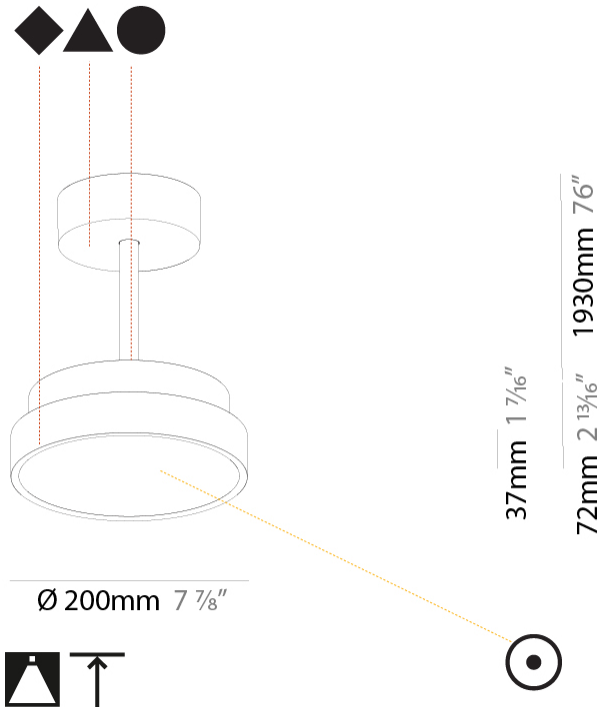

GENERAL

Series: Sign Diva Tube
Subseries: Sign Diva Tube
Brand: Prolicht
Division: Architectural
Mounting Type: Suspension
Mounting Location: Ceiling
Subcategory: Pendant

PHYSICAL

Shape: Round
Diameter (mm): 200
Diameter (in): 7 7/8
Height (mm): 72
Height (in): 2 13/16
Max. Overall Height (mm): 1972
Max. Overall Height (in): 77 5/8
Light Distribution: Direct
Weight (kg): 1.648
Weight (lbs): 3.633

Diffuser: PMMA - Opal / Micro-Prism / Sparkling Secret / Vintage Industrial

Fixture Finish: SSR / BKV / CWI / CRY / HAB / UFT / ITA / RUA / FTG / MYG / LOD / PUS / FRO / FUP / KIA / POP / BLS / SPG / MEY / GOH / GUM / CHC / COM / ABZ / JAG / OBR / MOS / ROR

Fixture Material: Extruded Aluminum / Steel

ELECTRICAL

Lamp Type: LED (Zhaga Standard)
Input Wattage (W): 10
Dimming: Tri-Mode (Non-Dimming and Phase Dimming (120Vac only) and 0-10V Dimming)
Driver Included: Yes
Driver Location: Integrated
Driver Type: Constant Current - Universal
Driver Class: Class 2
Input Voltage (V): 120 - 277
Constant Current (MA): 350

LED

Color Temperature (°K): 2700 / 3000 / 3500 / 4000
Max. Delivered Lumen (lm): 836 / 895 / 903 / 921
Nominal Lumen (lm): 1280 / 1370 / 1382 / 1410
CRI: >90 CRI
Lamp Life (hrs): 50000

OPTICAL

RATINGS AND CERTIFICATIONS

Certified By: Certified for North American Standards
IP rating: IP20